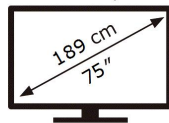

**ENERGY**

SAMSUNG

UE75AU7172U

**155** kWh/1000h

ABCDEF **G**

**220** kWh/1000h

3840 px

2160 px